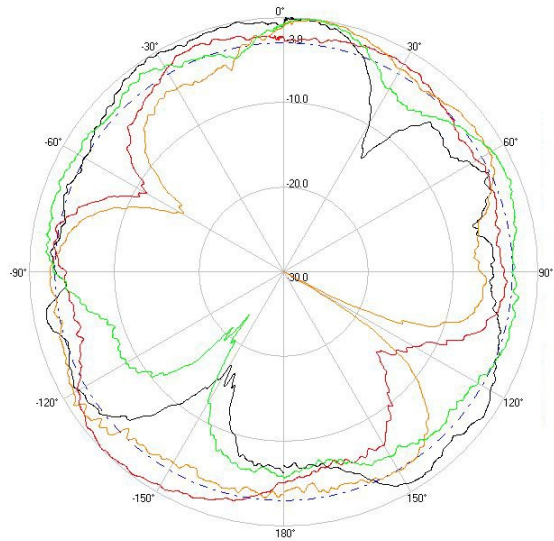

> Part Number: ATS-OO-245-46-4NP-36

> 2.45 GHZ

> 5.5 GHZ

H-Plane

H-Plane

V-Plane

V-Plane

Radiation Pattern Legend

Lead 1: Black Lead 2: Red Lead 3: Orange Lead 4: Green