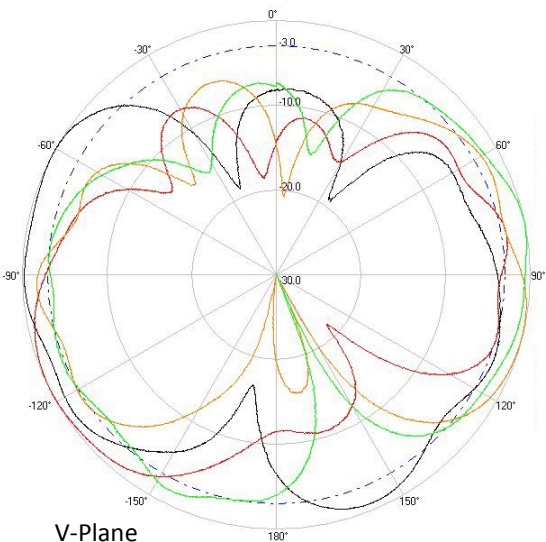

> Part Number: ATS-OO-245-46-4NP-36

> 2.45 GHZ

> 5.5 GHZ

H-Plane

H-Plane

V-Plane

V-Plane

Radiation Pattern Legend

Lead 1: Black Lead 2: Red Lead 3: Orange Lead 4: Green