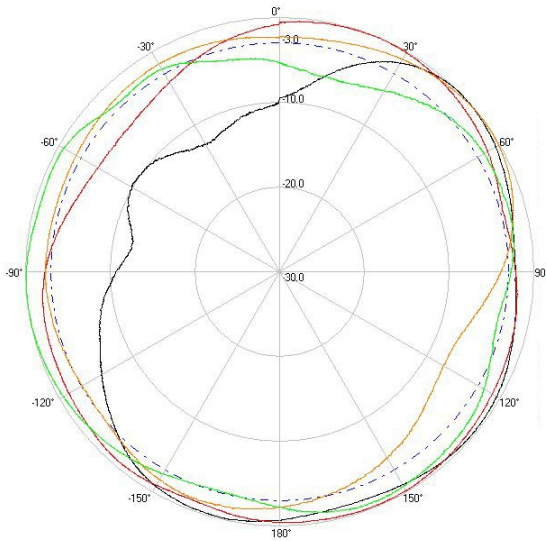

> Part Number: ATS-OO-245-46-4NP-36

> 2.45 GHZ

> 5.5 GHZ

H-Plane

H-Plane

V-Plane

V-Plane

Radiation Pattern Legend

Lead 1: Black Lead 2: Red Lead 3: Orange Lead 4: Green