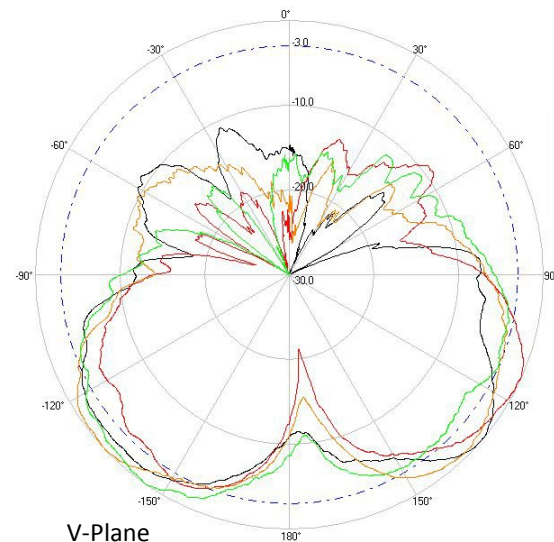

> Part Number: ATS-OO-245-46-4NP-36

> 2.45 GHZ

> 5.5 GHZ

H-Plane

H-Plane

V-Plane

V-Plane

Radiation Pattern Legend

Lead 1: Black Lead 2: Red Lead 3: Orange Lead 4: Green